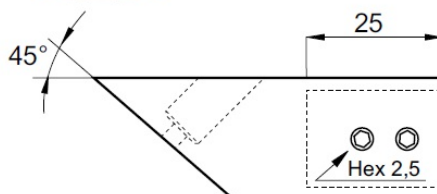

PRODUCT SHEET

Description:

Bar To Wall Bracket, F/ø19mm Tube, Brushed Brass, 45 DG Angle

Item number:

15.26.101-5

Units	Box	Carton	HS Code	Barcode
Pcs.	1	50	8302419000	
				5704866512237

SISO A/S

Mileparken 11
DK-2740 Skovlunde
Denmark
VAT: DK 24786013