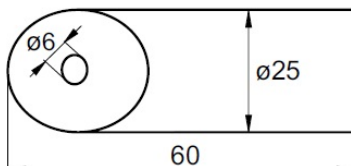

PRODUCT SHEET

Description:

Bar To Wall Bracket, F/ø19mm Tube, Brushed Brass, 45 DG Angle

Item number:

15.26.101-5

Units	Box	Carton	HS Code	Barcode
Pcs.	1	50	8302419000	
				5704866512237

SISO A/S

Mileparken 11
DK-2740 Skovlunde
Denmark
VAT: DK 24786013